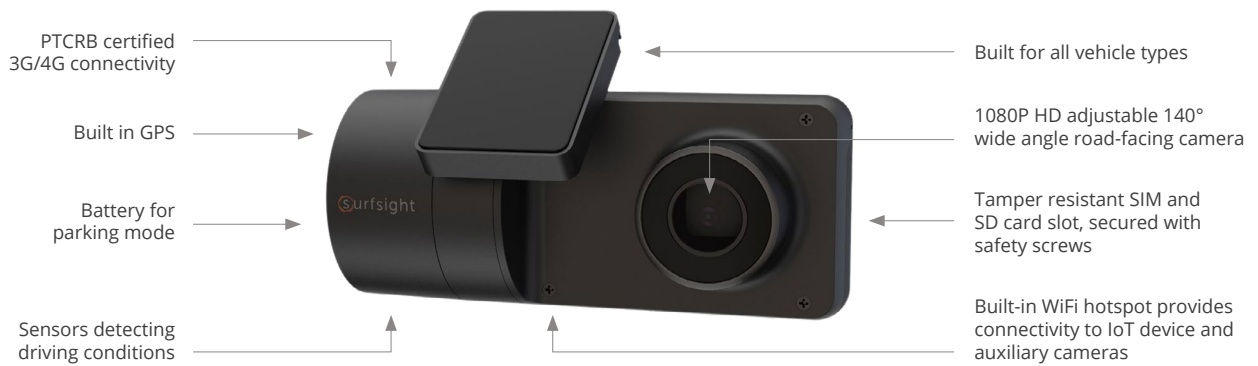

- **ALERTS AND COACHING**

Audio and visual alerts for risky driving events

- **WIFI HOTSPOT**

Easily connect to IoT device and auxiliary cameras

- **SIMPLE INSTALLATION**

Quick 10-minute install with multiple options to connect to power

- **SUPPORT**

Dedicated personal support and training by our experienced team

- **ENTRY LEVEL PRICE**

Surfsight delivers a premium solution at an affordable price

Surfsight AI-12 road-facing camera

surfsight.com

Surfsight AI-12 driver-facing camera

Surfsight cloud service

- ✓ Manage all your vehicle cameras from a secured cloud dashboard.
- ✓ Get instant access to live video, video events and video recordings through a simple 1-click interactive map interface and an export option.*
- ✓ View real-time vehicle GPS route tracking, details and history logs.
- ✓ Receive email alerts of harsh driving incidents with the details and the video of the event.
- ✓ Set permissions and roles, for data and users access control.
- ✓ Retrieve video recordings from the Surfsight dashboard without removing the SD Card.