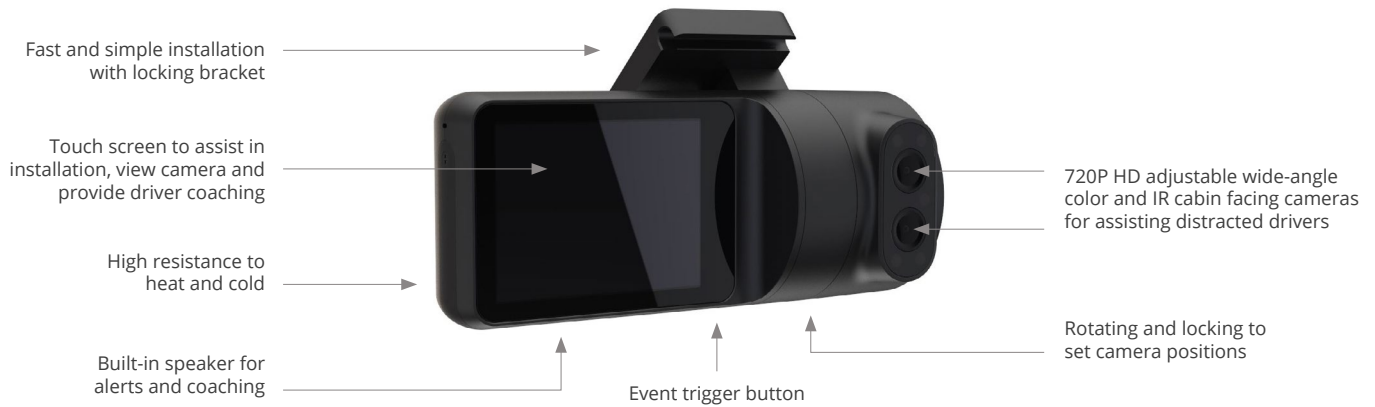

- **SUPPORT**

Dedicated personal support and training by our experienced team

- **ENTRY LEVEL PRICE**

Surfsight delivers a premium solution at an affordable price

Surfsight AI-12 road-facing camera

surfsight.com

Surfsight AI-12 driver-facing camera

Surfsight cloud service

- ✓ Manage all your vehicle cameras from a secured cloud dashboard.
- ✓ Get instant access to live video, video events and video recordings through a simple 1-click interactive map interface and an export option.*
- ✓ View real-time vehicle GPS route tracking, details and history logs.
- ✓ Receive email alerts of harsh driving incidents with the details and the video of the event.
- ✓ Set permissions and roles, for data and users access control.
- ✓ Retrieve video recordings from the Surfsight dashboard without removing the SD Card.